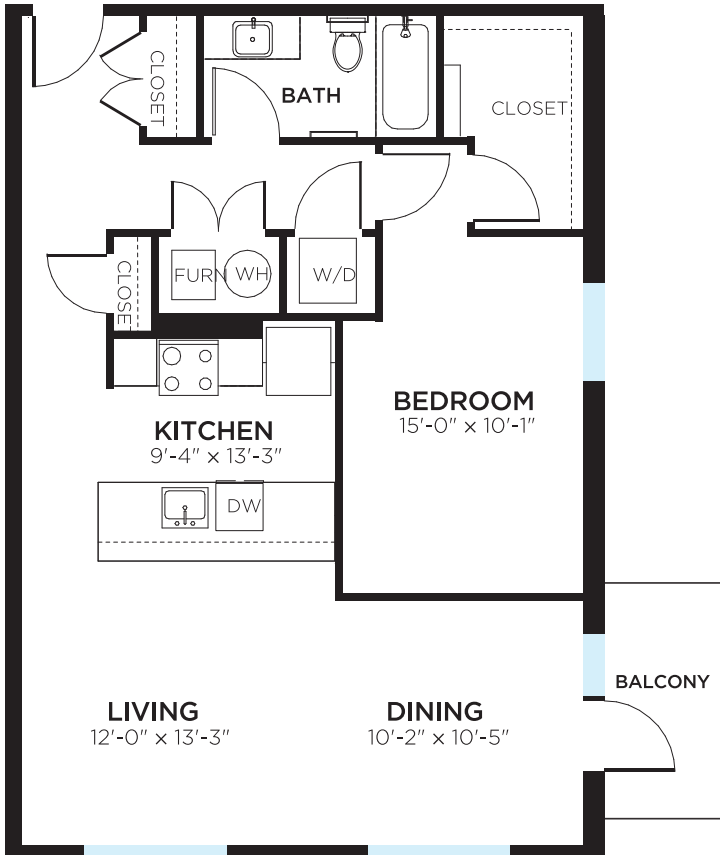

Delaware

1 BEDROOM, 1 BATH, 890 SQ FT

5858 N. COLLEGE AVENUE, INDIANAPOLIS 317.854.5858 THEMK.COM

Floor plans and terms are subject to change. Square footage and measurements are approximate. All renderings, maps, landscaping, elevations and plans are artist conceptions and are not to scale. The developer/builder reserves the right in its sole discretion to make modifications to maps, plans, renderings, specifications, materials, features or colors without notice. Plans, prices, descriptions and amenities are subject to change without notice.