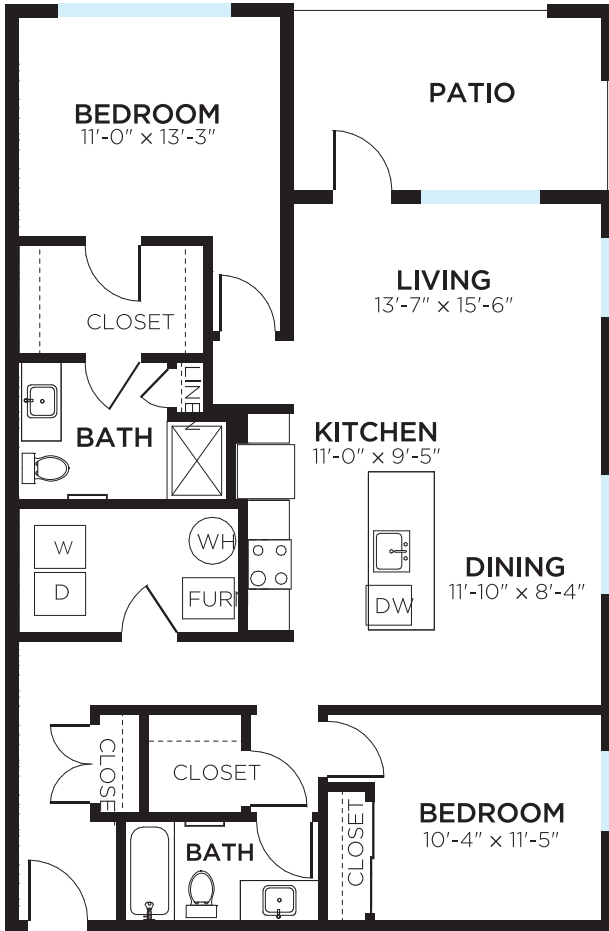

# Guilford

2 BEDROOM, 2 BATH, 1254 SQ FT

5858 N. COLLEGE AVENUE, INDIANAPOLIS 317.854.5858 THEMK.COM

Floor plans and terms are subject to change. Square footage and measurements are approximate. All renderings, maps, landscaping, elevations and plans are artist conceptions and are not to scale. The developer/builder reserves the right in its sole discretion to make modifications to maps, plans, renderings, specifications, materials, features or colors without notice. Plans, prices, descriptions and amenities are subject to change without notice.