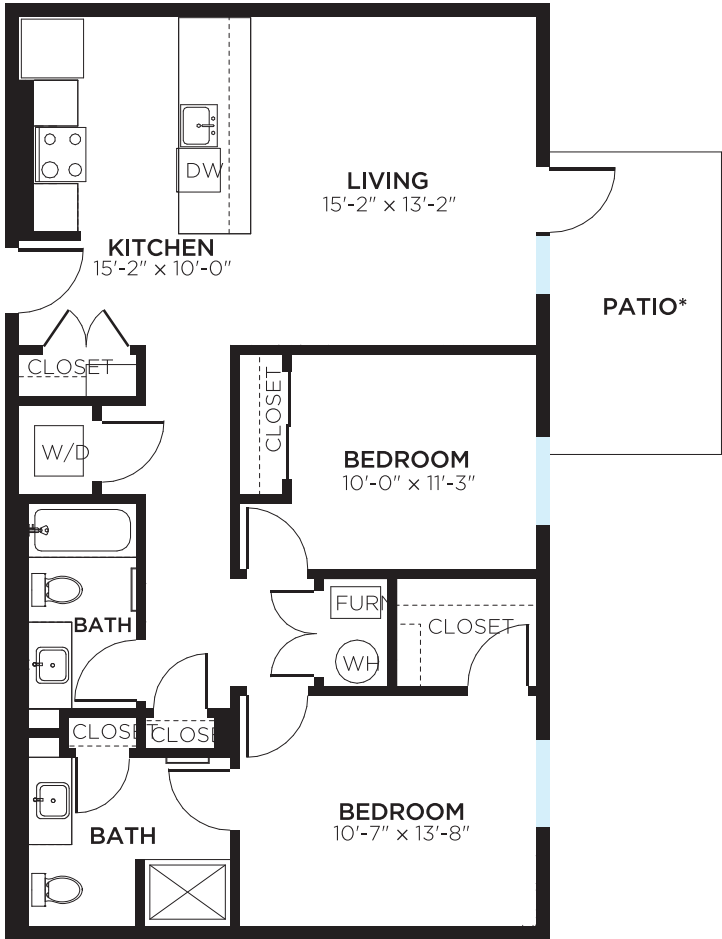

# Meridian

2 BEDROOM, 2 BATH, 1074 SQ FT

5858 N. COLLEGE AVENUE, INDIANAPOLIS 317.854.5858 THEMK.COM

Floor plans and terms are subject to change. Square footage and measurements are approximate. All renderings, maps, landscaping, elevations and plans are artist conceptions and are not to scale. The developer/builder reserves the right in its sole discretion to make modifications to maps, plans, renderings, specifications, materials, features or colors without notice. Plans, prices, descriptions and amenities are subject to change without notice.