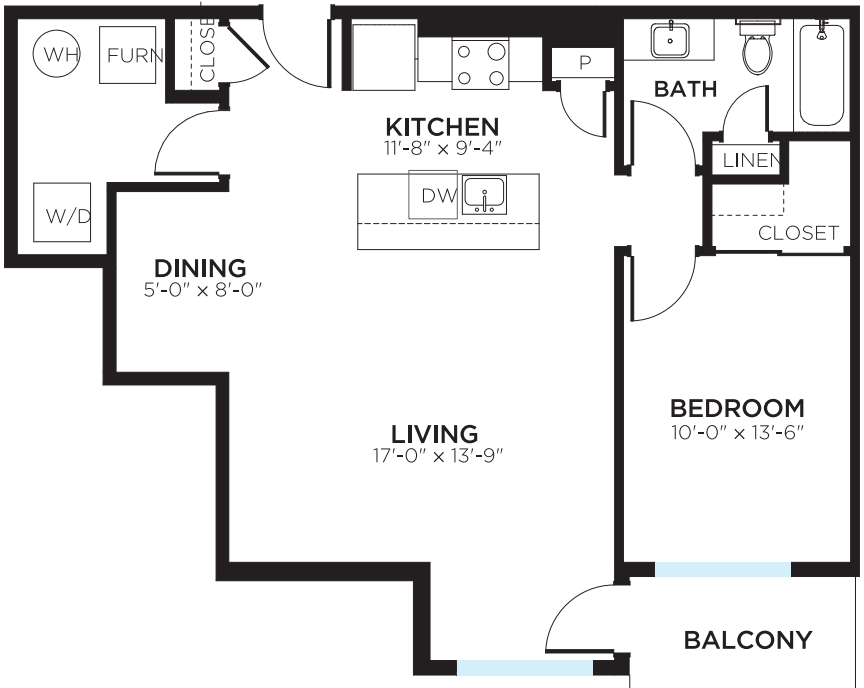

# Monon

1 BEDROOM, 1 BATH, 884 SQ FT

5858 N. COLLEGE AVENUE, INDIANAPOLIS 317.854.5858 THEMK.COM

Floor plans and terms are subject to change. Square footage and measurements are approximate. All renderings, maps, landscaping, elevations and plans are artist conceptions and are not to scale. The developer/builder reserves the right in its sole discretion to make modifications to maps, plans, renderings, specifications, materials, features or colors without notice. Plans, prices, descriptions and amenities are subject to change without notice.