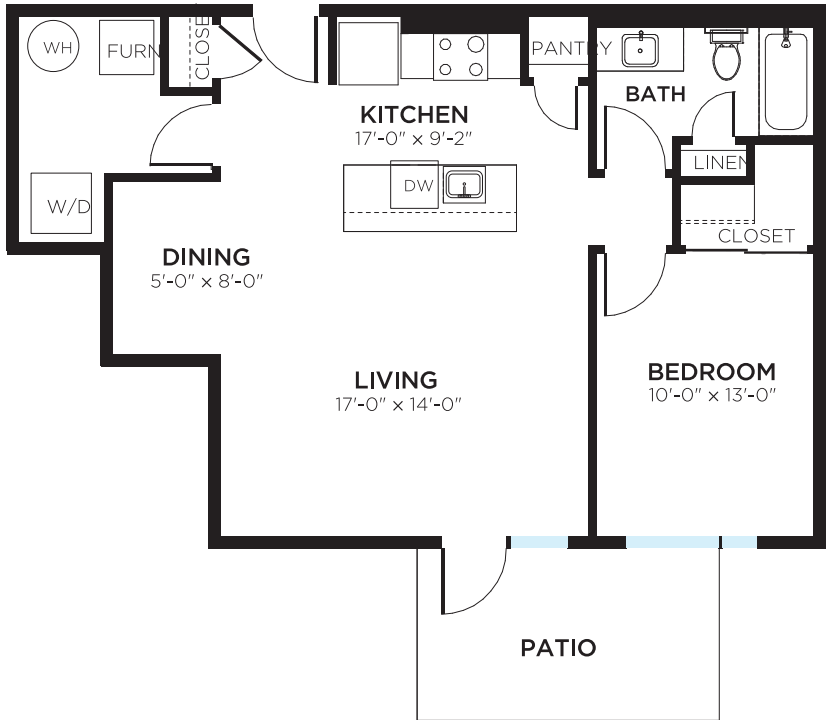

New Jersey

1 BEDROOM, 1 BATH, 843 SQ FT

5858 N. COLLEGE AVENUE, INDIANAPOLIS 317.854.5858 THEMK.COM

Floor plans and terms are subject to change. Square footage and measurements are approximate. All renderings, maps, landscaping, elevations and plans are artist conceptions and are not to scale. The developer/builder reserves the right in its sole discretion to make modifications to maps, plans, renderings, specifications, materials, features or colors without notice. Plans, prices, descriptions and amenities are subject to change without notice.