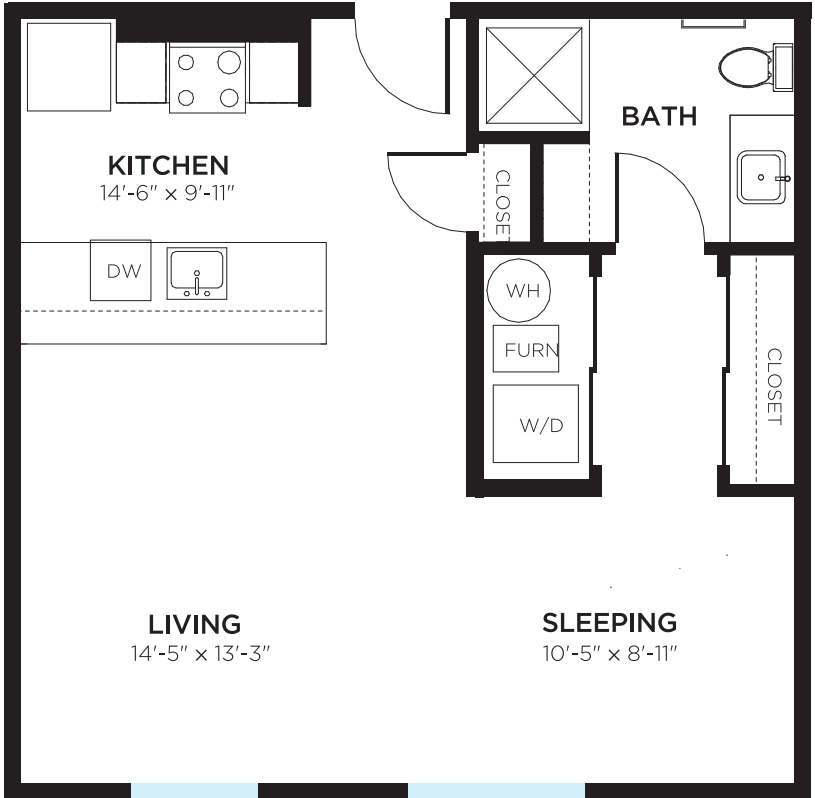

# Park

STUDIO, 1 BATH, 648 SQ FT

5858 N. COLLEGE AVENUE, INDIANAPOLIS 317.854.5858 THEMK.COM

Floor plans and terms are subject to change. Square footage and measurements are approximate. All renderings, maps, landscaping, elevations and plans are artist conceptions and are not to scale. The developer/builder reserves the right in its sole discretion to make modifications to maps, plans, renderings, specifications, materials, features or colors without notice. Plans, prices, descriptions and amenities are subject to change without notice.