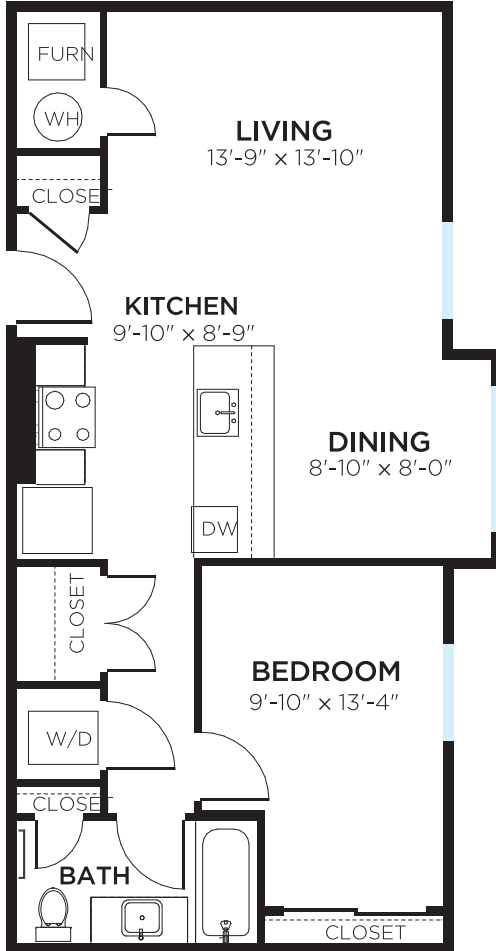

Pennsylvania

1 BEDROOM, 1 BATH, 750 SQ FT

5858 N. COLLEGE AVENUE, INDIANAPOLIS 317.854.5858 THEMK.COM

Floor plans and terms are subject to change. Square footage and measurements are approximate. All renderings, maps, landscaping, elevations and plans are artist conceptions and are not to scale. The developer/builder reserves the right in its sole discretion to make modifications to maps, plans, renderings, specifications, materials, features or colors without notice. Plans, prices, descriptions and amenities are subject to change without notice.