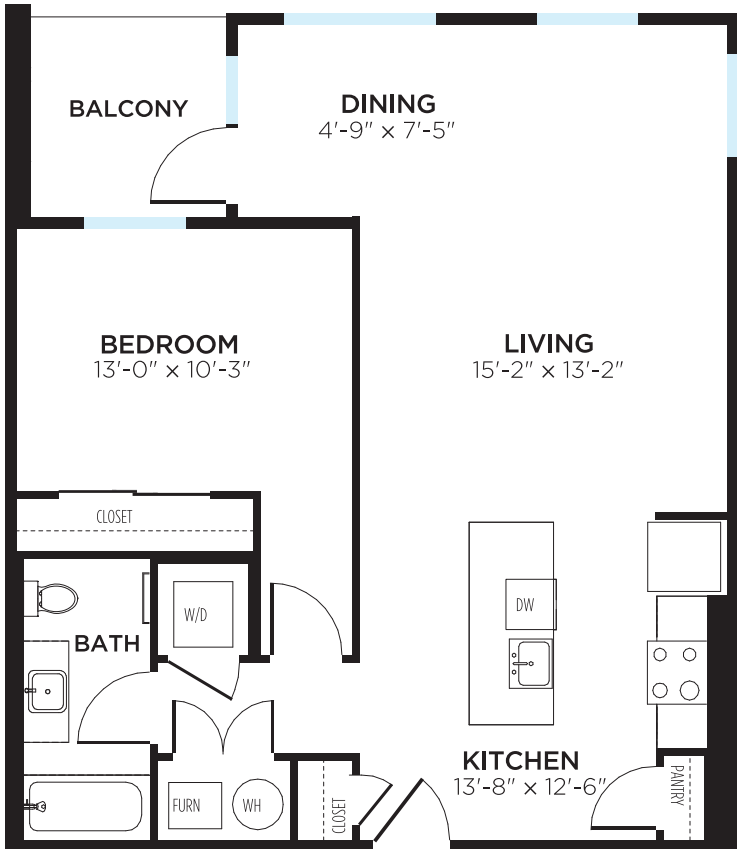

Westfield

1 BEDROOM, 1 BATH, 880 SQ FT

5858 N. COLLEGE AVENUE, INDIANAPOLIS 317.854.5858 THEMK.COM

Floor plans and terms are subject to change. Square footage and measurements are approximate. All renderings, maps, landscaping, elevations and plans are artist conceptions and are not to scale. The developer/builder reserves the right in its sole discretion to make modifications to maps, plans, renderings, specifications, materials, features or colors without notice. Plans, prices, descriptions and amenities are subject to change without notice.